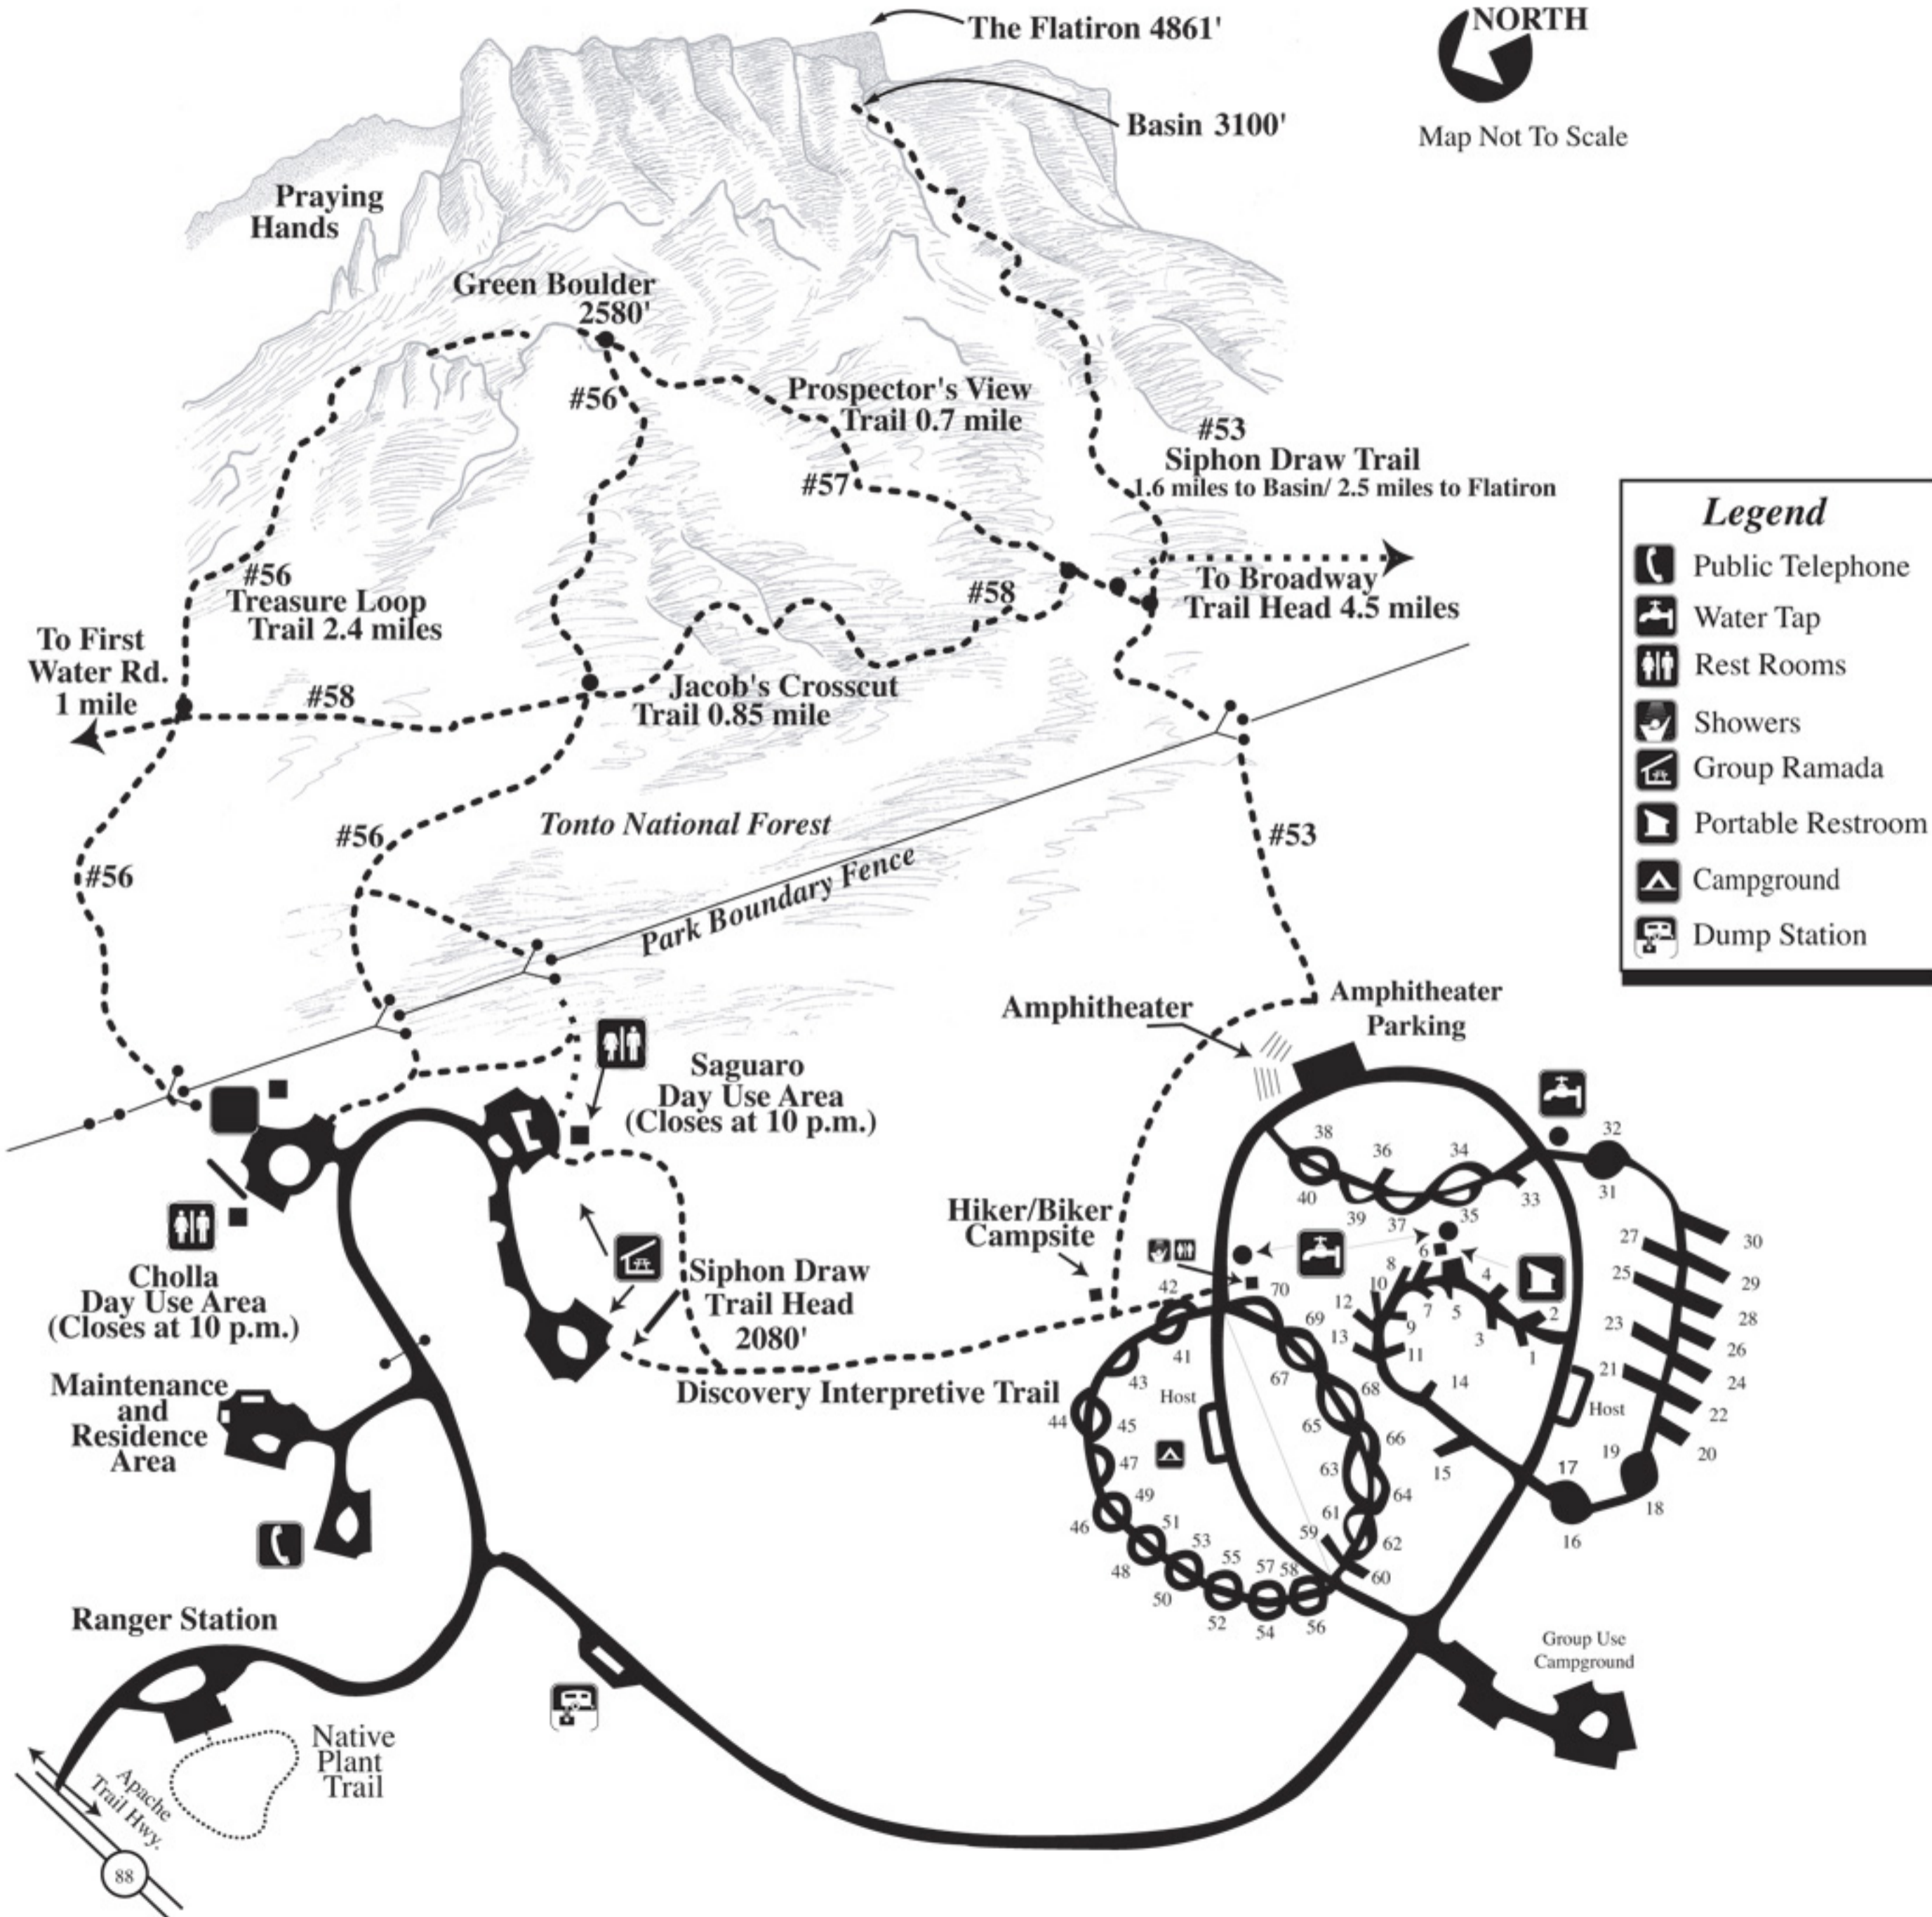

# LOST DUTCHMAN STATE PARK TRAILS

**Legend**

- Public Telephone
- Water Tap
- Rest Rooms
- Showers
- Group Ramada
- Portable Restroom
- Campground
- Dump Station