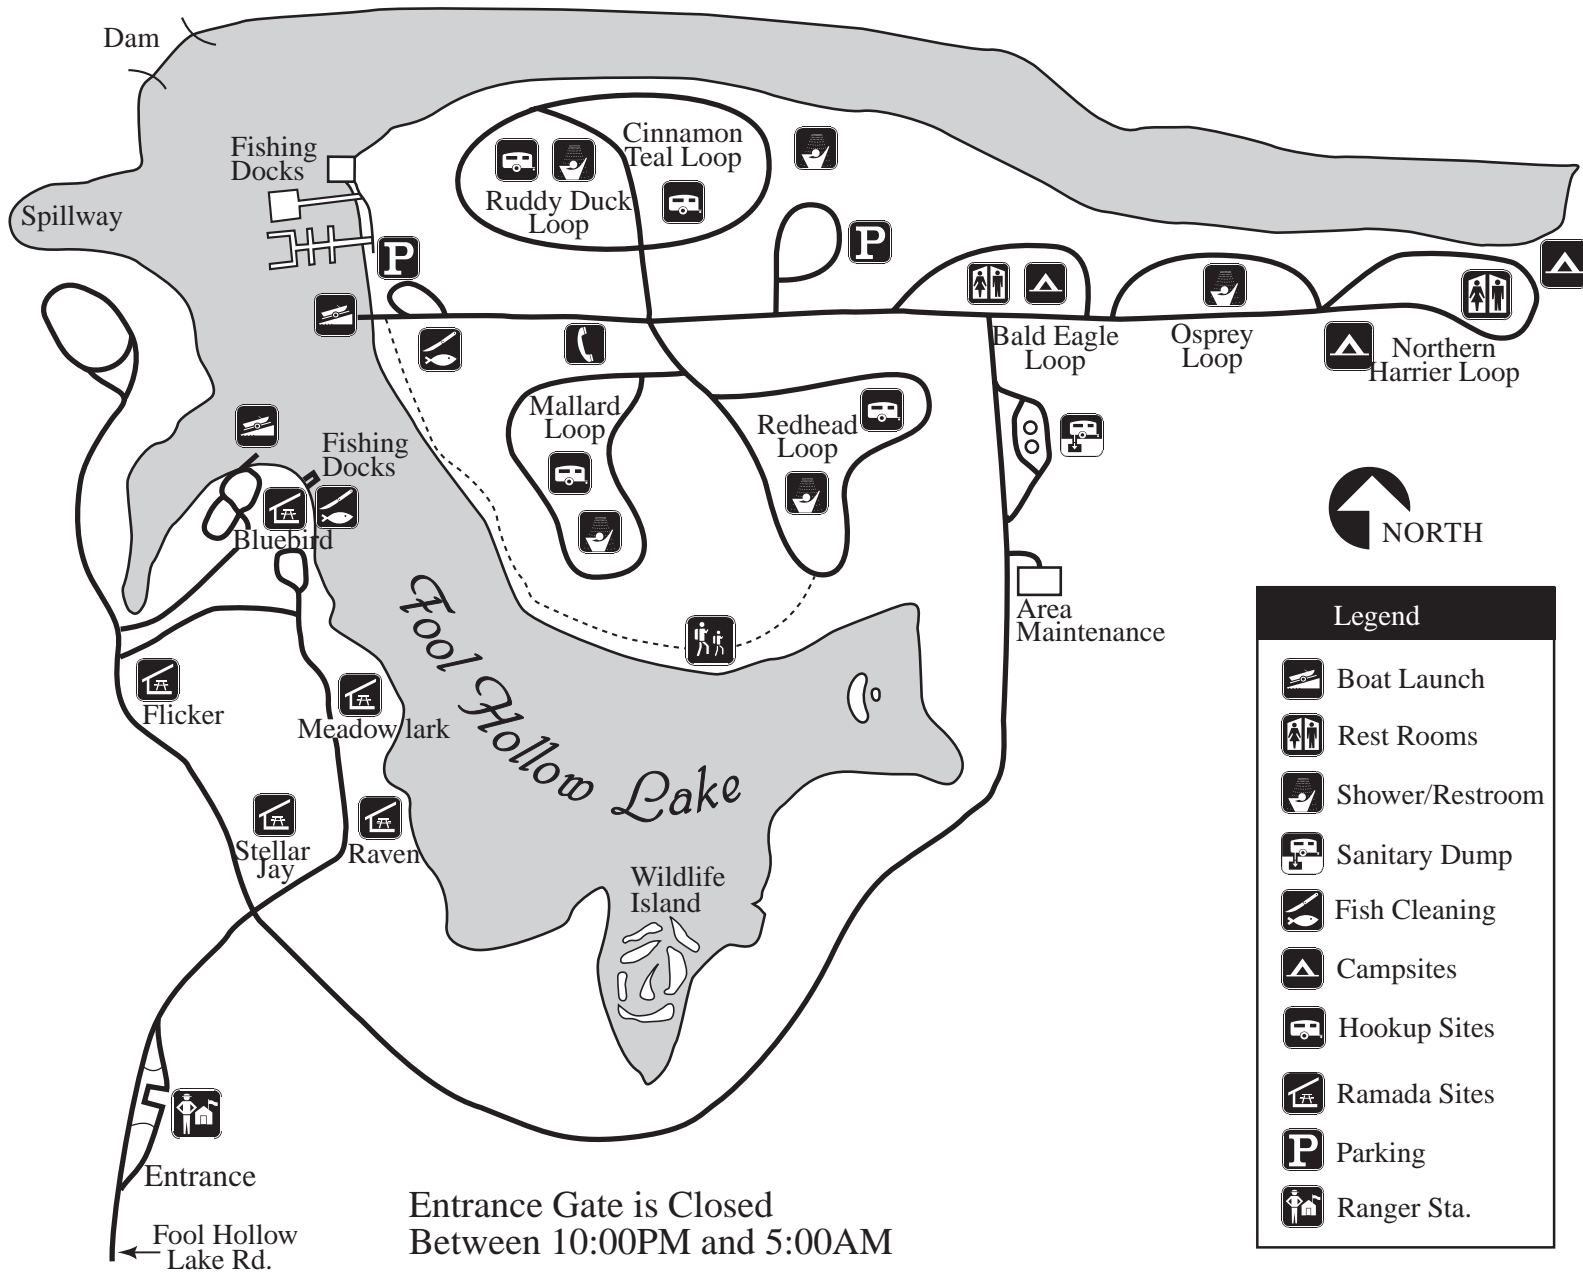

Fool Hollow Lake Recreation Area

Legend	
	Boat Launch
	Rest Rooms
	Shower/Restroom
	Sanitary Dump
	Fish Cleaning
	Campsites
	Hookup Sites
	Ramada Sites
	Parking
	Ranger Sta.