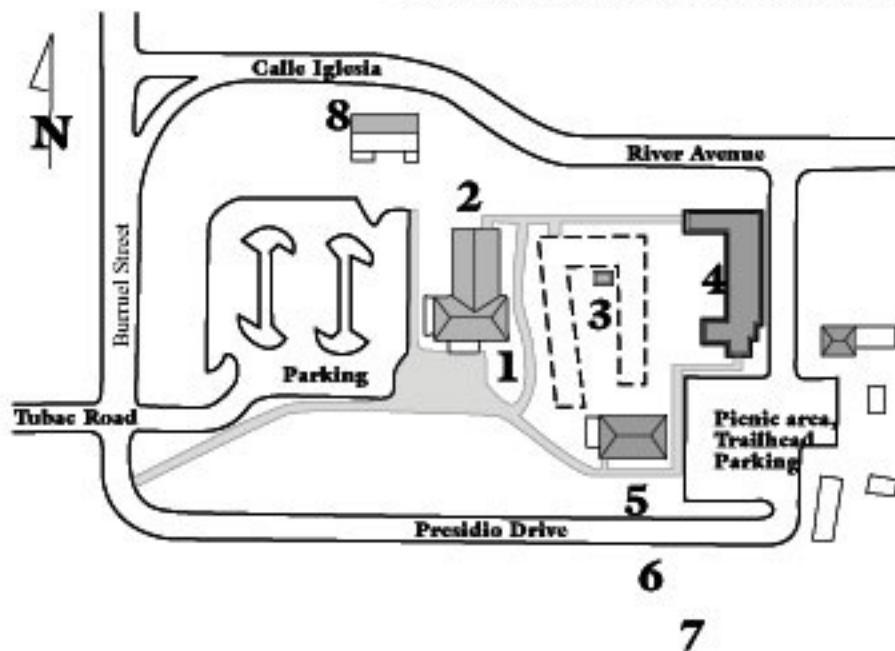

Tubac Presidio State Historic Park Map

Legend

1. Visitors Center (c. 1920)
2. Old Tubac Schoolhouse (c. 1885)
3. Underground Archaeological Exhibit (c. 1752)
4. Museum and Patio Exhibits
5. Otero Hall (c. 1914)
Restrooms
6. Picnic Area
7. Anza Trailhead
8. St. Ann's Church
(private property)